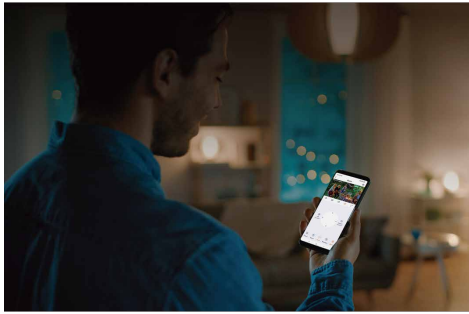

Tenda

RH3-WCA

1080P Outdoor Wi-Fi Pan/Tilt Camera

Full-Color

RH3-WCA

1080P Outdoor Wi-Fi Pan/Tilt Camera

Products Description

The Outdoor Wi-Fi Pan/Tilt Camera RH3-WCA, is a high-performance outdoor surveillance camera that integrates 360° visual coverage, Full-Color night vision, 1080P resolution video, full-duplex two-way audio, human detection, sound and light alarm functions. The product is mostly used for outdoor monitoring scenarios such as courtyard, farms and shops, etc. The users can access the video via wireless or wired connection to the Internet.

F1.6 Large Aperture

With an F1.6 Large aperture, more light is captured, and the image is clearer and brighter even under weak light or dark night.

Smart Human Detection, Audio & Light Alert

When people enter the monitoring area, the camera will give an audible warning with spotlight flashing (three audio alarms can be customized), the alarm notifications will also be pushed to the smartphone in real time.

Selling Points

Two-way Audio

Real-time full-duplex two-way audio communication function enables you to chat with your family anytime and anywhere, bringing the most affectionate greetings to your beloved.