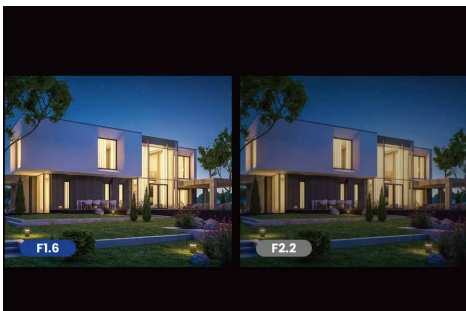

F1.6 Large Aperture

With an F1.6 Large aperture, more light is captured, and the image is clearer and brighter even under weak light or dark night.