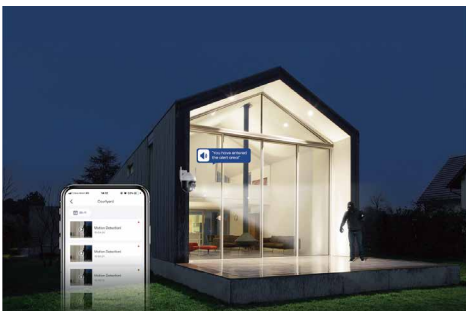

Smart Human Detection, Audio & Light Alert

When people enter the monitoring area, the camera will give an audible warning with spotlight flashing (three audio alarms can be customized), the alarm notifications will also be pushed to the smartphone in real time.