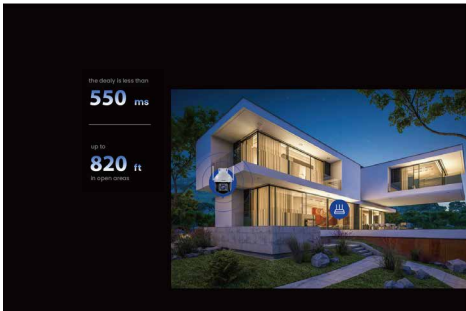

Tenda

RH3-WCA

1080P Outdoor Wi-Fi Pan/Tilt Camera

Full-Color

RH3-WCA

1080P Outdoor Wi-Fi Pan/Tilt Camera

Products Description

The Outdoor Wi-Fi Pan/Tilt Camera RH3-WCA, is a high-performance outdoor surveillance camera that integrates 360° visual coverage, Full-Color night vision, 1080P resolution video, full-duplex two-way audio, human detection, sound and light alarm functions. The product is mostly used for outdoor monitoring scenarios such as courtyard, farms and shops, etc. The users can access the video via wireless or wired connection to the Internet.

Selling Points

360 ° Panoramic Coverage

Being able to pan and tilt to take in 360-degree field-of-view, leaving no monitoring dead zone, you can adjust the angle through TDSEE APP to view every corner in real time.