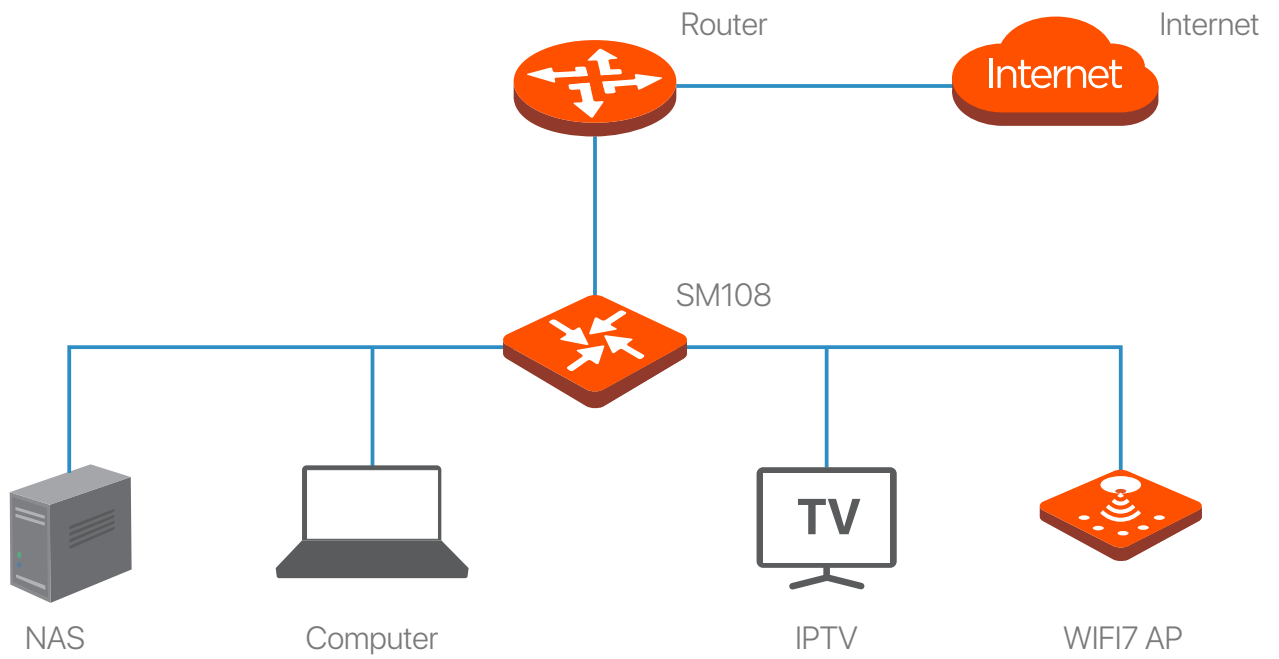

Application